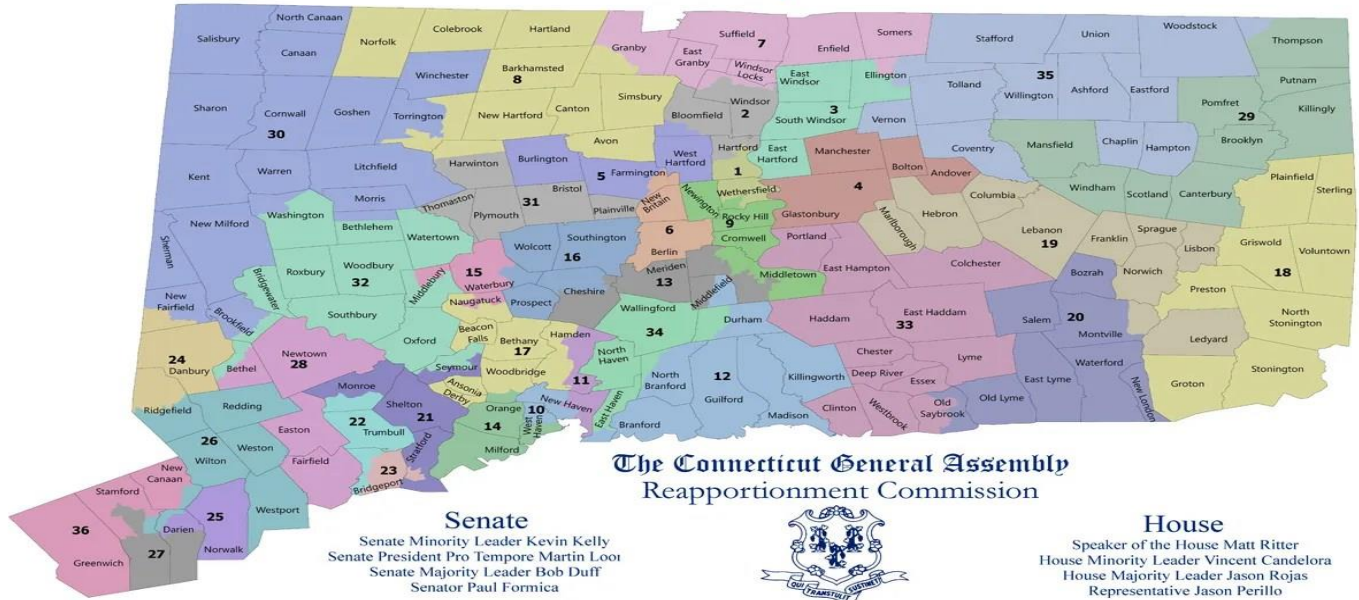

DO YOU KNOW WHAT RIDGEFIELD VOTING AND LEGISLATIVE DISTRICTS YOU ARE IN?

The 2020 census and redistricting has had an impact on many Voting Districts and State Legislative Districts in CT and Ridgefield. The League and the Library will co-sponsor an information session about these changes with the Ridgefield Registrar of Voters at the Library prior to the August 9th primaries. Date and Time TBD

State of Connecticut State Senate Redistricting Plan 2021

RIDGEFIELD VOTING DISTRICTS AND LEGISLATIVE DISTRICTS 2022

District One: East Ridge Middle School, 10 East Ridge Ave (State Senate District # 26 - State Representative District # 111)

District Two: Scotts Ridge Middle School, 750 North Salem Road (State Senate District # 24 - State Representative District #111)

District Three: Yanity Gym, 60 Prospect Street (State Senate District # 26 - State Representative District # 111)